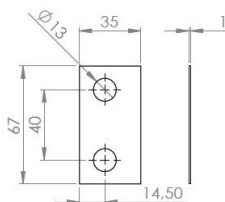

Dark fiber gasket 1 mm. f. door side member