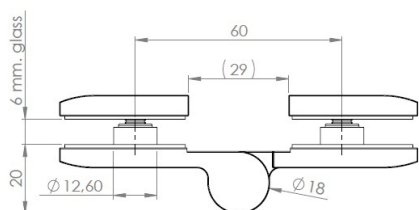

Dark fiber gasket 1 mm. f. door side member