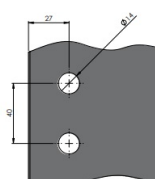

Glass drilling