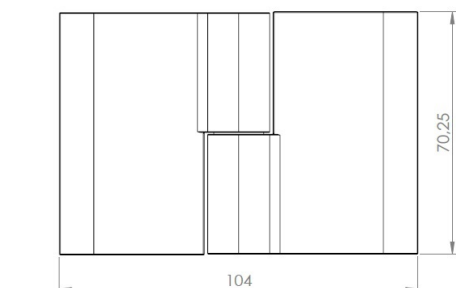

PRODUCT SHEET

Description:

Shower Hinge "Jaro" Up/Down, SS-Look, 180DG, Right, Glass/ Glass, 6-8mm Glass Thickness, \varnothing 14mm Drilling, All Brass, Material

Item number:

15.23.120-5

Units	Box	Carton	HS Code	Barcode
Pcs.	1	20	8302100090	
				5704866508124