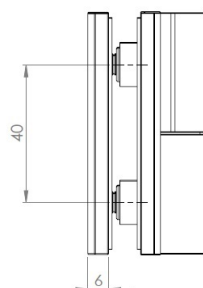

PRODUCT SHEET

Description:

Shower Hinge "Jaro" Up/Down, SS-Look, 180DG, Right, Glass/ Glass, 6-8mm Glass Thickness, \varnothing 14mm Drilling, All Brass, Material

Item number:

15.23.120-5

Units	Box	Carton	HS Code	Barcode
Pcs.	1	20	8302100090	
				5704866508124