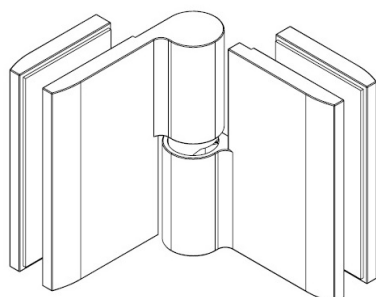

Dark fiber gasket 1 mm. f. door side member